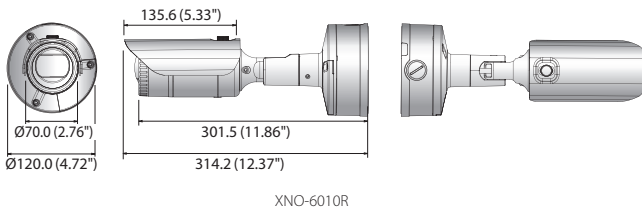

Dimensions

Unit : mm (inch)